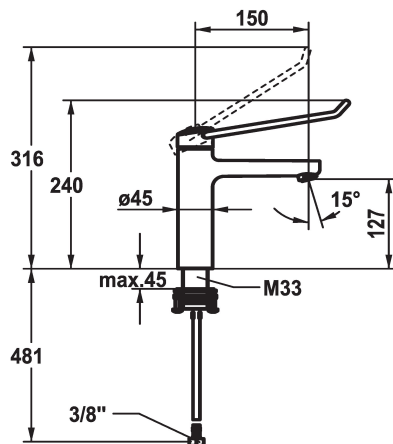

## KWC VITA PRO 2.0 Lever mixer - Basin

**Modell-Linie:** VITA PRO 2.0 | 12.528.052.000LLFL  
Umyvadlové armatury | Hydraulické armatury

### KWC-No.

**125228**  
chromeline, A 150, flexible connection hoses, with pop-up valve

**125229**  
chromeline, A 150, flexible connection hoses, without pop-up valve

- \* Lever mixer
- \* Operation designed for a secure grip, as well as safe and easy handling
- \* Ergonomic and robust operating lever, made of polyamide  
- to adjust the handling even better to suit personal requirements, the offset lever can be installed so that it is twisted into the cap (standard: see illustration)
- \* EcoProtect - water-saving device
- \* Fixed spout
- Neoperl® Perlator® laminar

Faucet\_typ

Measure\_Height

G\_Acoustic group

Projection\_A

EnergyLabelCH

ATT-KWC-MASS-WASSERAUSTRITT

Material

### ATT-KWC- ABLAUFGARNITUR

mit\_Ablaufgarnitur

ohne\_Ablaufgarnitur

- \* KWC cartridge with safety device M 35 OP
- with ceramic discs
- flow rate and temperature continuously variable
- temperature limitation
- Reinforced stopper for output volume and temperature (standard setting)
- \* Flexible connection hoses 3/8"
- \* QuickInstallation - Fastening via threaded connection with locking screws
- \* Mounting hole size ø35 mm