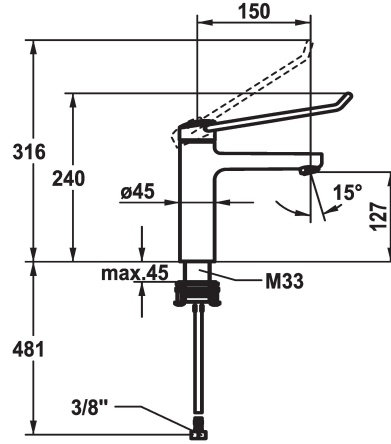

KWC VITA PRO 2.0 Lever mixer - Basin

Modell-Linie: VITA PRO 2.0 | 12.528.052.000LLFL
Taps | Manual taps

KWC-No.

125228
chromeline, A 150, flexible connection hoses, with pop-up valve

125229
chromeline, A 150, flexible connection hoses, without pop-up valve

Technical Data

Flow rate
Pop-up_valve
Connection
Spout
Handling
Color code
Installation_type
Faucet_typ
Dimension Height
G_Acoustic group
Projection_A
Energy Label
Dimension Water outlet
material

Pop-up_valve

with pop-up valve

without pop-up valve

- * KWC cartridge with safety device M 35 OP
- with ceramic discs
- flow rate and temperature continuously variable
- temperature limitation
- Reinforced stopper for output volume and temperature (standard setting)
- * Flexible connection hoses 3/8"
- * QuickInstallation - Fastening via threaded connection with locking screws
- * Mounting hole size ø35 mm

5,8 l/min (3 bar)
without pop-up valve
Flexible connection hoses
fixed
top lever
chrome
Pillar installation
Lever mixer
240
I
A 150
A
127
Brass