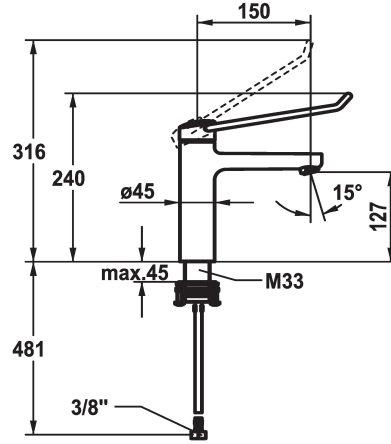

KWC VITA PRO 2.0 Lever mixer - Basin

Modell-Linie: VITA PRO 2.0 | 12.528.052.000LLFL
Taps | Manual taps

KWC-No.

125228
chromeline, A 150, flexible connection hoses, with pop-up valve

125229
chromeline, A 150, flexible connection hoses, without pop-up valve

- * Lever mixer
- * Operation designed for a secure grip, as well as safe and easy handling
- * Ergonomic and robust operating lever, made of polyamide
 - to adjust the handling even better to suit personal requirements, the offset lever can be installed so that it is twisted into the cap (standard: see illustration)
- * EcoProtect - water-saving device
- * Fixed spout
 - Neoperl® Perlator® laminar

pop-up valve

with pop-up valve

without pop-up valve

- * KWC cartridge with safety device M 35 OP
 - with ceramic discs
 - flow rate and temperature continuously variable
 - temperature limitation
 - Reinforced stopper for output volume and temperature (standard setting)
- * Flexible connection hoses 3/8"
- * QuickInstallation - Fastening via threaded connection with locking screws
- * Mounting hole size $\varnothing 35$ mm

Technical Data

Flow rate
pop-up valve
Connection
Spout
Handling
Color code
Installation type
Faucet_typ
Measure Height
Acoustic group
Projection A
Energy label
Dimension Water outlet
material

5.8 l/min (3 bar)
without pop-up valve
Flexible connection hoses
fixed
top lever
chromeline
Pillar installation
Lever mixer
240
I
A 150
A
127
Brass