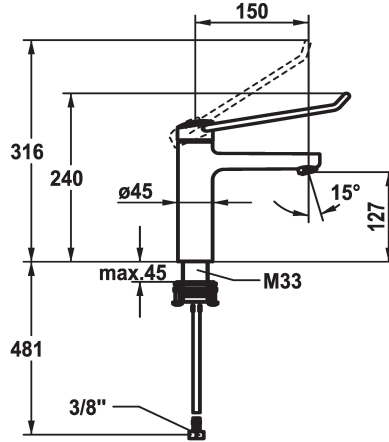

KWC VITA PRO 2.0 Lever mixer - Basin

Modell-Linie: VITA PRO 2.0 | 12.528.052.000LLFL
Hanat | Käsi­käyt­toiset hanat

KWC-No.

125228
chromeline, A 150, flexible connection hoses, with pop-up valve

125229
chromeline, A 150, flexible connection hoses, without pop-up valve

- * Lever mixer
- * Operation designed for a secure grip, as well as safe and easy handling
- * Ergonomic and robust operating lever, made of polyamide
- to adjust the handling even better to suit personal requirements, the offset lever can be installed so that it is twisted into the cap (standard: see illustration)
- * EcoProtect - water-saving device
- * Fixed spout
- Neoperl® Perlator® laminar

Faucet_typ

Measure_Height

G_Acoustic group

Projection_A

EnergyLabelCH

ATT-KWC-MASS-WASSERAUSTRITT

Materiaali

lviCode

ATT-KWC- ABLAUFGARNITUR

mit_Ablaufgarnitur

ohne_Ablaufgarnitur

- * KWC cartridge with safety device M 35 OP
- with ceramic discs
- flow rate and temperature continuously variable
- temperature limitation
- Reinforced stopper for output volume and temperature (standard setting)
- * Flexible connection hoses 3/8"
- * QuickInstallation - Fastening via threaded connection with locking screws
- * Mounting hole size ø35 mm