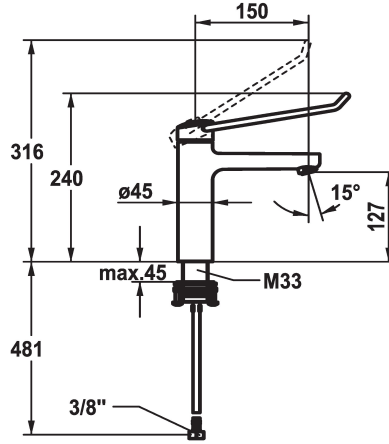

## KWC VITA PRO 2.0 Lever mixer - Basin

Modell-Linie: VITA PRO 2.0 | 12.528.052.000LLFL  
Kranar | Hydraulické armatúry

### KWC-No.

**125228**  
chromeline, A 150, flexible connection hoses, with pop-up valve

**125229**  
chromeline, A 150, flexible connection hoses, without pop-up valve

- \* Lever mixer
- \* Operation designed for a secure grip, as well as safe and easy handling
- \* Ergonomic and robust operating lever, made of polyamide  
- to adjust the handling even better to suit personal requirements, the offset lever can be installed so that it is twisted into the cap (standard: see illustration)
- \* EcoProtect - water-saving device
- \* Fixed spout
- Neoperl® Perlator® laminar

Faucet\_typ

Measure\_Height

G\_Acoustic group

Projection\_A

EnergyLabelCH

ATT-KWC-MASS-WASSERAUSTRITT

Material

### ATT-KWC- ABLAUFGARNITUR

mit\_Ablaufgarnitur

ohne\_Ablaufgarnitur

- \* KWC cartridge with safety device M 35 OP  
- with ceramic discs  
- flow rate and temperature continuously variable  
- temperature limitation  
- Reinforced stopper for output volume and temperature (standard setting)
- \* Flexible connection hoses 3/8"
- \* QuickInstallation - Fastening via threaded connection with locking screws
- \* Mounting hole size  $\varnothing 35$  mm