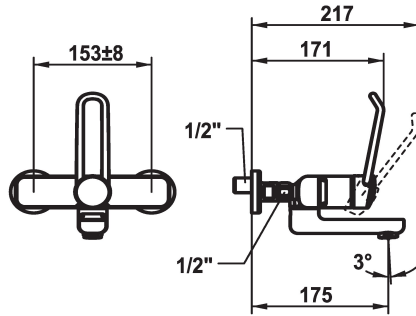

KWC VITA PRO 2.0 Lever mixer - Basin

Modell-Linie: VITA PRO 2.0 | 11.522.202.000
Taps | Manual taps

KWC-No.

125232
chromeline, AD 153 +/- 8 mm, A 175

125233
chromeline, AD 153 +/- 8 mm, A 225

- * Lever mixer
- * Operation designed for a secure grip, as well as safe and easy handling
- * Ergonomic and robust operating lever, made of polyamide
 - to adjust the handling even better to suit personal requirements, the offset lever can be installed so that it is twisted into the cap (standard: see illustration)
- * EcoProtect - water-saving device
- * Swivel spout 90°
 - adjustable with screw

Projection A

A 175

A 225

- Neoperl® Perlator® laminar
- * OptimalSpace - ample space for washing or working
- * KWC cartridge with safety device M 35 OP
 - with ceramic discs
 - flow rate and temperature continuously variable
 - temperature limitation
 - Reinforced stopper for output volume and temperature (standard setting)
- * Wall connections 1/2" x 1/2", without shut-off valve L 40 eccentric 4 mm

Technical Data

Flow rate
Spout
Handling
Color code
Installation type
Faucet_typ
Measure Height
Acoustic group
Projection A
Energy label
Connection measure
Dimension Water outlet
material

5,8 l/min (3 bar)
swivel
front lever
chromeline
Wall mounted
Lever mixer
140
I
A 175
A
153+/-8
69
Brass