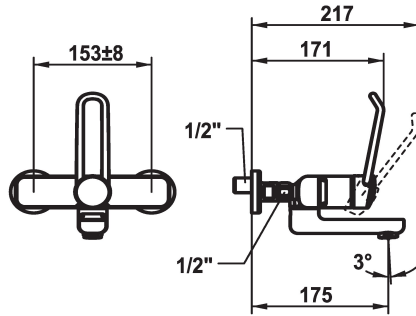

KWC VITA PRO 2.0 Lever mixer - Basin

Modell-Linie: VITA PRO 2.0 | 11.522.202.000
Hanat | Käsi­käyt­toiset hanat

KWC-No.

125232
chromeline, AD 153 +/- 8 mm, A 175

125233
chromeline, AD 153 +/- 8 mm, A 225

Projection_A

A175

A225

- * Lever mixer
- * Operation designed for a secure grip, as well as safe and easy handling
- * Ergonomic and robust operating lever, made of polyamide
- to adjust the handling even better to suit personal requirements, the offset lever can be installed so that it is twisted into the cap (standard: see illustration)
- * EcoProtect - water-saving device
- * Swivel spout 90°
- adjustable with screw

- Neoperl® Perlator® laminar
- * OptimalSpace - ample space for washing or working
- * KWC cartridge with safety device M 35 OP
- with ceramic discs
- flow rate and temperature continuously variable
- temperature limitation
- Reinforced stopper for output volume and temperature (standard setting)
- * Wall connections 1/2" x 1/2", without shut-off valve L 40 eccentric 4 mm

Tekniset tiedot

A_Spout_Spray
Spout
Handling
ATT-KWC-FARBCODE
Installation_type
Faucet_typ
Measure_Height
G_Acoustic group
Projection_A
EnergyLabelCH
Connection measure
ATT-KWC-MASS-WASSERAUSTRITT
Materiaali
lviCode