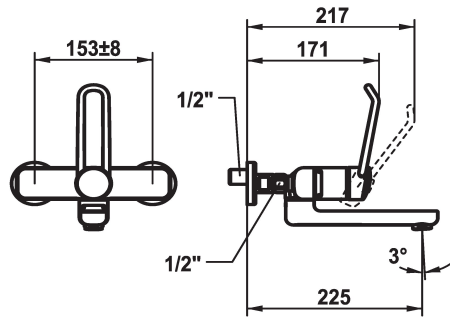

## KWC VITA PRO 2.0 Lever mixer - Basin

Modell-Linie: VITA PRO 2.0 | 11.522.203.000  
Umyvadlové armatury | Hydraulické armatury

### KWC-No.

**125232**  
chromeline, AD 153 +/- 8 mm, A 175

**125233**  
chromeline, AD 153 +/- 8 mm, A 225

- \* Lever mixer
- \* Operation designed for a secure grip, as well as safe and easy handling
- \* Ergonomic and robust operating lever, made of polyamide
  - to adjust the handling even better to suit personal requirements, the offset lever can be installed so that it is twisted into the cap (standard: see illustration)
- \* EcoProtect - water-saving device
- \* Swivel spout 90°
  - adjustable with screw

### Projection\_A

A175

A225

- Neoperl® Perlator® laminar
- \* OptimalSpace - ample space for washing or working
- \* KWC cartridge with safety device M 35 OP
  - with ceramic discs
  - flow rate and temperature continuously variable
  - temperature limitation
  - Reinforced stopper for output volume and temperature (standard setting)
- \* Wall connections 1/2" x 1/2", without shut-off valve L 40 eccentric 4 mm

G\_Acoustic group

Projection\_A

Connection measure

ATT-KWC-MASS-WASSERAUSTRITT

Materiál

5,8 l/min (3 bar)

schwenkbar

frontbedient