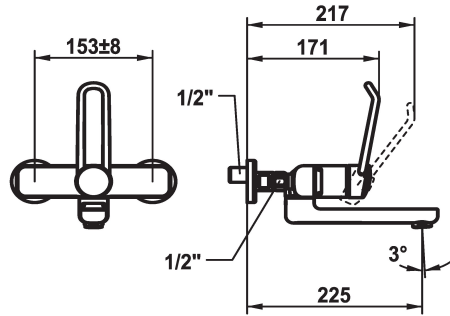

## KWC VITA PRO 2.0 Lever mixer - Basin

Modell-Linie: VITA PRO 2.0 | 11.522.203.000  
Taps | Manual taps

### KWC-No.

**125232**  
chromeline, AD 153 +/- 8 mm, A 175

**125233**  
chromeline, AD 153 +/- 8 mm, A 225

- \* Lever mixer
- \* Operation designed for a secure grip, as well as safe and easy handling
- \* Ergonomic and robust operating lever, made of polyamide
  - to adjust the handling even better to suit personal requirements, the offset lever can be installed so that it is twisted into the cap (standard: see illustration)
- \* EcoProtect - water-saving device
- \* Swivel spout 90°
  - adjustable with screw

### Projection\_A

A 175

A 225

- Neoperl® Perlator® laminar
- \* OptimalSpace - ample space for washing or working
- \* KWC cartridge with safety device M 35 OP
  - with ceramic discs
  - flow rate and temperature continuously variable
  - temperature limitation
  - Reinforced stopper for output volume and temperature (standard setting)
- \* Wall connections 1/2" x 1/2", without shut-off valve L 40 eccentric 4 mm

### Technical Data

Flow rate
Spout
Handling
Color code
Installation_type
Faucet_typ
Dimension Height
G_Acoustic group
Projection_A
Connection measure
Dimension Water outlet
material

5,8 l/min (3 bar)
swivel
front lever
chrome
Wall mounted
Lever mixer
140
I
A 225
153+/-8
69
Brass