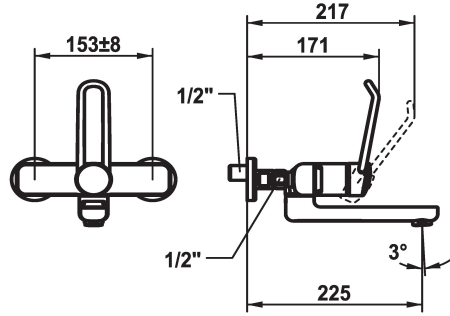

KWC VITA PRO 2.0 Lever mixer - Basin

Modell-Linie: VITA PRO 2.0 | 11.522.203.000
Taps | Manual taps

KWC-No.

125232

chromeline, AD 153 +/- 8 mm, A 175

125233

chromeline, AD 153 +/- 8 mm, A 225

* Lever mixer

* EcoProtect - water-saving device

* Swivel spout 90°

- adjustable with screw

Projection A

A 175

A 225

- Neoperl® Perlator® laminar

* OptimalSpace - ample space for washing or working

* KWC cartridge with safety device M 35 OP

- with ceramic discs

- flow rate and temperature continuously variable

- temperature limitation

- Reinforced stopper for output volume and temperature (standard setting)

* Wall connections 1/2" x 1/2", without shut-off valve L 40 eccentric 4 mm

Technical Data

Flow rate
Spout
Handling
Color code
Installation type
Faucet_typ
Measure Height
Acoustic group
Projection A
Connection measure
Dimension Water outlet
material