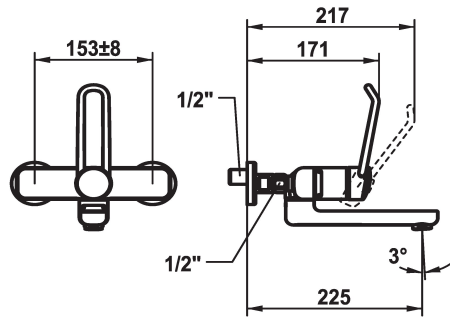

### KWC-No.

**125232**  
chromeline, AD 153 +/- 8 mm, A 175

**125233**  
chromeline, AD 153 +/- 8 mm, A 225

- \* Lever mixer
- \* Operation designed for a secure grip, as well as safe and easy handling
- \* Ergonomic and robust operating lever, made of polyamide
- to adjust the handling even better to suit personal requirements, the offset lever can be installed so that it is twisted into the cap (standard: see illustration)
- \* EcoProtect - water-saving device
- \* Swivel spout 90°
- adjustable with screw

### Projection\_A

A175

A225

- Neoperl® Perlator® laminar
- \* OptimalSpace - ample space for washing or working
- \* KWC cartridge with safety device M 35 OP
- with ceramic discs
- flow rate and temperature continuously variable
- temperature limitation
- Reinforced stopper for output volume and temperature (standard setting)
- \* Wall connections 1/2" x 1/2", without shut-off valve L 40 eccentric 4 mm

### Tekniset tiedot

A\_Spout\_Spray

Spout

Handling

ATT-KWC-FARBCODE

Installation\_type

Faucet\_typ

Measure\_Height

G\_Acoustic group

Projection\_A

Connection measure

ATT-KWC-MASS-WASSERAUSTRITT

Materiaali

IviCode

5,8 l/min (3 bar)

schwenkbar