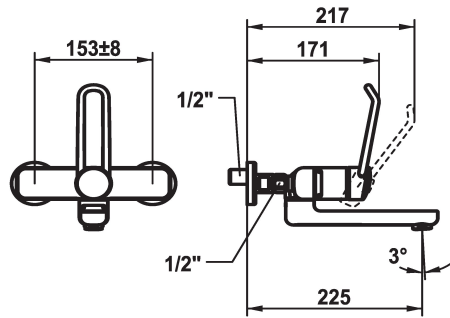

## KWC VITA PRO 2.0 Lever mixer - Basin

Modell-Linie: VITA PRO 2.0 | 11.522.203.000  
Armatura umywalkowa | Armatura jednouchwytywa

### KWC-No.

**125232**  
chromeline, AD 153 +/- 8 mm, A 175

**125233**  
chromeline, AD 153 +/- 8 mm, A 225

- \* Lever mixer
- \* Operation designed for a secure grip, as well as safe and easy handling
- \* Ergonomic and robust operating lever, made of polyamide
  - to adjust the handling even better to suit personal requirements, the offset lever can be installed so that it is twisted into the cap (standard: see illustration)
- \* EcoProtect - water-saving device
- \* Swivel spout 90°
  - adjustable with screw

### Projection\_A

A175

A225

- Neoperl® Perlator® laminar
- \* OptimalSpace - ample space for washing or working
- \* KWC cartridge with safety device M 35 OP
  - with ceramic discs
  - flow rate and temperature continuously variable
  - temperature limitation
  - Reinforced stopper for output volume and temperature (standard setting)
- \* Wall connections 1/2" x 1/2", without shut-off valve L 40 eccentric 4 mm

### Dane techniczne

A_Spout_Spray
ATT-KWC-AUSLAUF
Handling
ATT-KWC-FARBCODE
Installation_type
Faucet_typ
Dimension Height
G_Acoustic_group
Projection_A
Connection measure
ATT-KWC-MASS-WASSERAUSTRITT
Material