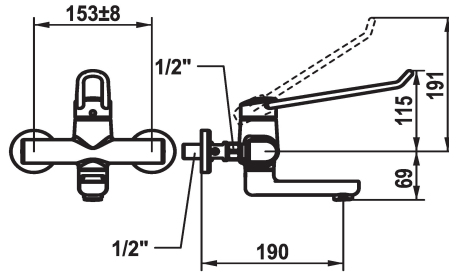

KWC VITA PRO 2.0 Lever mixer - Basin

Modell-Linie: VITA PRO 2.0 | 11.522.102.000LL
Umyvadlové armatury | Hydraulické armatury

KWC-No.

125236
chromeline, AD 153 +/- 8 mm, A 190

125237
chromeline, AD 153 +/- 8 mm, A 240

- * Lever mixer
- * Operation designed for a secure grip, as well as safe and easy handling
- * Ergonomic and robust operating lever, made of polyamide
- to adjust the handling even better to suit personal requirements, the offset lever can be installed so that it is twisted into the cap (standard: see illustration)
- * EcoProtect - water-saving device
- * Swivel spout 90°
- adjustable with screw

Projection_A

A190

A240

- Neoperl® Perlator® laminar
- * OptimalSpace - ample space for washing or working
- * KWC cartridge with safety device M 35 OP
- with ceramic discs
- flow rate and temperature continuously variable
- temperature limitation
- Reinforced stopper for output volume and temperature (standard setting)
- * Wall connections 1/2" x 1/2", without shut-off valve L 40 eccentric 4 mm

Technické údaje

A_Spout_Spray

5,8 l/min (3 bar)

ATT-KWC-AUSLAUF

schwenkbar

Handling

topbedient

ATT-KWC-FARBCODE