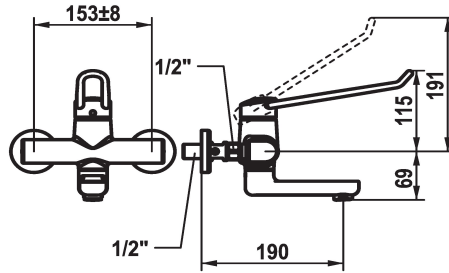

## KWC VITA PRO 2.0 Lever mixer - Basin

Modell-Linie: VITA PRO 2.0 | 11.522.102.000LL  
Taps | Manual taps

### KWC-No.

**125236**  
chromeline, AD 153 +/- 8 mm, A 190

**125237**  
chromeline, AD 153 +/- 8 mm, A 240

- \* Lever mixer
- \* Operation designed for a secure grip, as well as safe and easy handling
- \* Ergonomic and robust operating lever, made of polyamide
  - to adjust the handling even better to suit personal requirements, the offset lever can be installed so that it is twisted into the cap (standard: see illustration)
- \* EcoProtect - water-saving device
- \* Swivel spout 90°
  - adjustable with screw

### Projection\_A

A 190

A 240

- Neoperl® Perlator® laminar
- \* OptimalSpace - ample space for washing or working
- \* KWC cartridge with safety device M 35 OP
  - with ceramic discs
  - flow rate and temperature continuously variable
  - temperature limitation
  - Reinforced stopper for output volume and temperature (standard setting)
- \* Wall connections 1/2" x 1/2", without shut-off valve L 40 eccentric 4 mm

### Technical Data

Flow rate
Spout
Handling
Color code
Installation_type
Faucet_typ
Dimension Height
G_Acoustic group
Projection_A
Energy Label
Connection measure
Dimension Water outlet
material

5,8 l/min (3 bar)
swivel
top lever
chrome
Wall mounted
Lever mixer
115
I
A 190
A
153+/-8
69
Brass