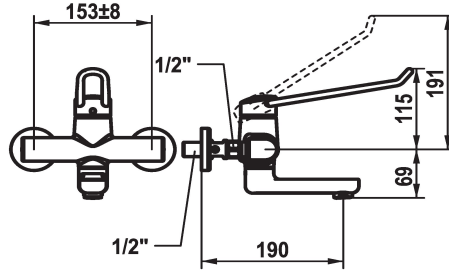

KWC VITA PRO 2.0 Lever mixer - Basin

Modell-Linie: VITA PRO 2.0 | 11.522.102.000LL
Taps | Manual taps

KWC-No.

125236
chromeline, AD 153 +/- 8 mm, A 190

125237
chromeline, AD 153 +/- 8 mm, A 240

- * Lever mixer
- * Operation designed for a secure grip, as well as safe and easy handling
- * Ergonomic and robust operating lever, made of polyamide
 - to adjust the handling even better to suit personal requirements, the offset lever can be installed so that it is twisted into the cap (standard: see illustration)
- * EcoProtect - water-saving device
- * Swivel spout 90°
 - adjustable with screw

Projection A

A 190

A 240

- Neoperl® Perlator® laminar
- * OptimalSpace - ample space for washing or working
- * KWC cartridge with safety device M 35 OP
 - with ceramic discs
 - flow rate and temperature continuously variable
 - temperature limitation
 - Reinforced stopper for output volume and temperature (standard setting)
- * Wall connections 1/2" x 1/2", without shut-off valve L 40 eccentric 4 mm

Technical Data

Flow rate
Spout
Handling
Color code
Installation type
Faucet_typ
Measure Height
Acoustic group
Projection A
Energy label
Connection measure
Dimension Water outlet
material

5,8 l/min (3 bar)
swivel
top lever
chromeline
Wall mounted
Lever mixer
115
I
A 190
A
153+/-8
69
Brass