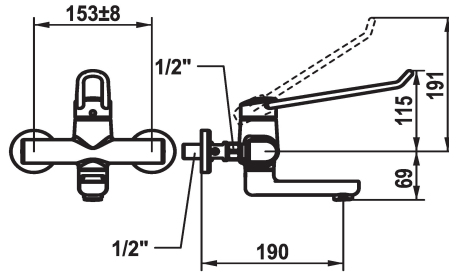

KWC VITA PRO 2.0 Lever mixer - Basin

Modell-Linie: VITA PRO 2.0 | 11.522.102.000LL
Kranar | Hydraulické armatúry

KWC-No.

125236
chromeline, AD 153 +/- 8 mm, A 190

125237
chromeline, AD 153 +/- 8 mm, A 240

- * Lever mixer
- * Operation designed for a secure grip, as well as safe and easy handling
- * Ergonomic and robust operating lever, made of polyamide
- to adjust the handling even better to suit personal requirements, the offset lever can be installed so that it is twisted into the cap (standard: see illustration)
- * EcoProtect - water-saving device
- * Swivel spout 90°
- adjustable with screw

Projection_A

A190

A240

- Neoperl® Perlator® laminar
- * OptimalSpace - ample space for washing or working
- * KWC cartridge with safety device M 35 OP
- with ceramic discs
- flow rate and temperature continuously variable
- temperature limitation
- Reinforced stopper for output volume and temperature (standard setting)
- * Wall connections 1/2" x 1/2", without shut-off valve L 40 eccentric 4 mm

G_Acoustic_group

Projection_A

EnergyLabelCH

Connection measure

ATT-KWC-MASS-WASSERAUSTRITT

Material

5,8 l/min (3 bar)

schwenkbar