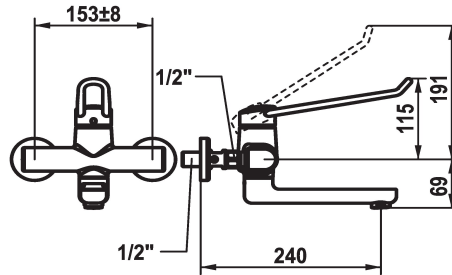

KWC VITA PRO 2.0 Lever mixer - Basin

Modell-Linie: VITA PRO 2.0 | 11.522.103.000LL
Umyvadlové armatury | Hydraulické armatury

KWC-No.

125236
chromeline, AD 153 +/- 8 mm, A 190

125237
chromeline, AD 153 +/- 8 mm, A 240

- * Lever mixer
- * Operation designed for a secure grip, as well as safe and easy handling
- * Ergonomic and robust operating lever, made of polyamide
 - to adjust the handling even better to suit personal requirements, the offset lever can be installed so that it is twisted into the cap (standard: see illustration)
- * EcoProtect - water-saving device
- * Swivel spout 90°
 - adjustable with screw

Projection_A

A190

A240

- Neoperl® Perlator® laminar
- * OptimalSpace - ample space for washing or working
- * KWC cartridge with safety device M 35 OP
 - with ceramic discs
 - flow rate and temperature continuously variable
 - temperature limitation
 - Reinforced stopper for output volume and temperature (standard setting)
- * Wall connections 1/2" x 1/2", without shut-off valve L 40 eccentric 4 mm

G_Acoustic group

Projection_A

EnergyLabelCH

Connection measure

ATT-KWC-MASS-WASSERAUSTRITT

Materiál

5,8 l/min (3 bar)

schwenkbar