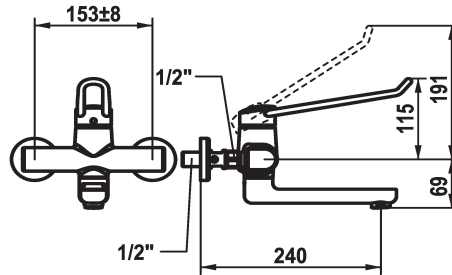

### KWC-No.

**125236**  
chromeline, AD 153 +/- 8 mm, A 190

**125237**  
chromeline, AD 153 +/- 8 mm, A 240

### Projection\_A

A 190

A 240

- \* Lever mixer
- \* Operation designed for a secure grip, as well as safe and easy handling
- \* Ergonomic and robust operating lever, made of polyamide
  - to adjust the handling even better to suit personal requirements, the offset lever can be installed so that it is twisted into the cap (standard: see illustration)
- \* EcoProtect - water-saving device
- \* Swivel spout 90°
  - adjustable with screw

- Neoperl® Perlator® laminar
- \* OptimalSpace - ample space for washing or working
- \* KWC cartridge with safety device M 35 OP
  - with ceramic discs
  - flow rate and temperature continuously variable
  - temperature limitation
  - Reinforced stopper for output volume and temperature (standard setting)
- \* Wall connections 1/2" x 1/2", without shut-off valve L 40 eccentric 4 mm

### Technical Data

Flow rate
Spout
Handling
Color code
Installation_type
Faucet_typ
Dimension Height
G_Acoustic group
Projection_A
Energy Label
Connection measure
Dimension Water outlet
material

5,8 l/min (3 bar)
swivel
top lever
chrome
Wall mounted
Lever mixer
115
I
A 240
A
153+/-8
69
Brass