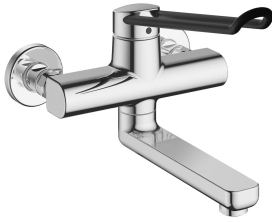

KWC VITA PRO 2.0 Lever mixer - Basin

Modell-Linie: VITA PRO 2.0 | 11.522.103.000LL
Taps | Manual taps

KWC-No.

125236
chromeline, AD 153 +/- 8 mm, A 190

125237
chromeline, AD 153 +/- 8 mm, A 240

Projection A

A 190

A 240

- * Lever mixer
- * Operation designed for a secure grip, as well as safe and easy handling
- * Ergonomic and robust operating lever, made of polyamide
 - to adjust the handling even better to suit personal requirements, the offset lever can be installed so that it is twisted into the cap (standard: see illustration)
- * EcoProtect - water-saving device
- * Swivel spout 90°
 - adjustable with screw

- Neoperl® Perlator® laminar
- * OptimalSpace - ample space for washing or working
- * KWC cartridge with safety device M 35 OP
 - with ceramic discs
 - flow rate and temperature continuously variable
 - temperature limitation
 - Reinforced stopper for output volume and temperature (standard setting)
- * Wall connections 1/2" x 1/2", without shut-off valve L 40 eccentric 4 mm

Technical Data

Flow rate
Spout
Handling
Color code
Installation type
Faucet_typ
Dimension Height
Acoustic group
Projection A
Energy label
Connection measure
Dimension Water outlet
material

5,8 l/min (3 bar)
swivel
top lever
chromeline
Wall mounted
Lever mixer
115
I
A 240
A
153+/-8
69
Brass