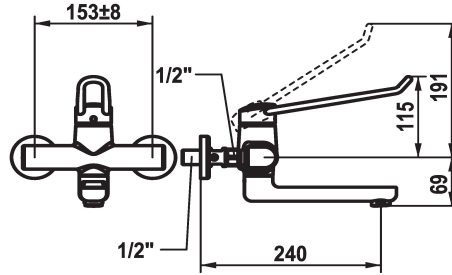

KWC VITA PRO 2.0 Lever mixer - Basin

Modell-Linie: VITA PRO 2.0 | 11.522.103.000LL
Taps | Manual taps

KWC-No.

125236
chromeline, AD 153 +/- 8 mm, A 190

125237
chromeline, AD 153 +/- 8 mm, A 240

Projection A

A 190

A 240

- * Lever mixer
- * Operation designed for a secure grip, as well as safe and easy handling
- * Ergonomic and robust operating lever, made of polyamide
 - to adjust the handling even better to suit personal requirements, the offset lever can be installed so that it is twisted into the cap (standard: see illustration)
- * EcoProtect - water-saving device
- * Swivel spout 90°
 - adjustable with screw

- Neoperl® Perlator® laminar
- * OptimalSpace - ample space for washing or working
- * KWC cartridge with safety device M 35 OP
 - with ceramic discs
 - flow rate and temperature continuously variable
 - temperature limitation
 - Reinforced stopper for output volume and temperature (standard setting)
- * Wall connections 1/2" x 1/2", without shut-off valve L 40 eccentric 4 mm

Technical Data

Flow rate
Spout
Handling
Color code
Installation type
Faucet_typ
Dimension Height
Acoustic group
Projection A
Energy label
Connection measure
Dimension Water outlet
material

5,8 l/min (3 bar)
swivel
top lever
chromeline
Wall mounted
Lever mixer
115
I
A 240
A
153+/-8
69
Brass