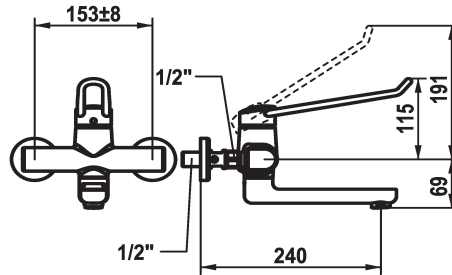

### KWC-No.

**125236**  
chromeline, AD 153 +/- 8 mm, A 190

**125237**  
chromeline, AD 153 +/- 8 mm, A 240

### Projection A

A 190

A 240

- \* Lever mixer
- \* Operation designed for a secure grip, as well as safe and easy handling
- \* Ergonomic and robust operating lever, made of polyamide
  - to adjust the handling even better to suit personal requirements, the offset lever can be installed so that it is twisted into the cap (standard: see illustration)
- \* EcoProtect - water-saving device
- \* Swivel spout 90°
  - adjustable with screw

- Neoperl® Perlator® laminar
- \* OptimalSpace - ample space for washing or working
- \* KWC cartridge with safety device M 35 OP
  - with ceramic discs
  - flow rate and temperature continuously variable
  - temperature limitation
  - Reinforced stopper for output volume and temperature (standard setting)
- \* Wall connections 1/2" x 1/2", without shut-off valve L 40 eccentric 4 mm

### Technical Data

Flow rate
Spout
Handling
Color code
Installation type
Faucet_typ
Measure Height
Acoustic group
Projection A
Energy label
Connection measure
Dimension Water outlet
material

5,8 l/min (3 bar)
swivel
top lever
chromeline
Wall mounted
Lever mixer
115
I
A 240
A
153+/-8
69
Brass