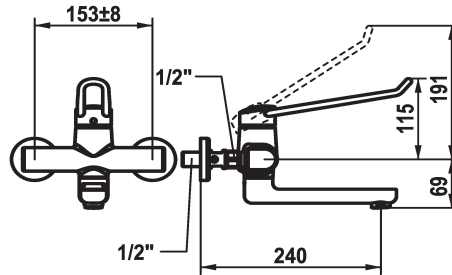

KWC VITA PRO 2.0 Lever mixer - Basin

Modell-Linie: VITA PRO 2.0 | 11.522.103.000LL
Hanat | Käsi­käyt­toiset hanat

KWC-No.

125236
chromeline, AD 153 +/- 8 mm, A 190

125237
chromeline, AD 153 +/- 8 mm, A 240

- * Lever mixer
- * Operation designed for a secure grip, as well as safe and easy handling
- * Ergonomic and robust operating lever, made of polyamide
 - to adjust the handling even better to suit personal requirements, the offset lever can be installed so that it is twisted into the cap (standard: see illustration)
- * EcoProtect - water-saving device
- * Swivel spout 90°
 - adjustable with screw

Projection_A

A190

A240

- Neoperl® Perlator® laminar
- * OptimalSpace - ample space for washing or working
- * KWC cartridge with safety device M 35 OP
 - with ceramic discs
 - flow rate and temperature continuously variable
 - temperature limitation
 - Reinforced stopper for output volume and temperature (standard setting)
- * Wall connections ½" x ½", without shut-off valve L 40 eccentric 4 mm

Tekniset tiedot

A_Spout_Spray

Spout

Handling

ATT-KWC-FARBCODE

Installation_type

Faucet_typ

Measure_Height