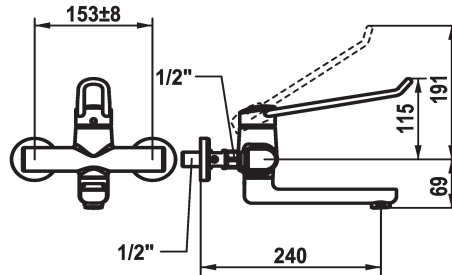

KWC VITA PRO 2.0 Lever mixer - Basin

Modell-Linie: VITA PRO 2.0 | 11.522.103.000LL
Armatura umywalkowa | Armatura jednouchwytowa

KWC-No.

125236
chromeline, AD 153 +/- 8 mm, A 190

125237
chromeline, AD 153 +/- 8 mm, A 240

- * Lever mixer
- * Operation designed for a secure grip, as well as safe and easy handling
- * Ergonomic and robust operating lever, made of polyamide
 - to adjust the handling even better to suit personal requirements, the offset lever can be installed so that it is twisted into the cap (standard: see illustration)
- * EcoProtect - water-saving device
- * Swivel spout 90°
 - adjustable with screw

Projection_A

A190

A240

- Neoperl® Perlator® laminar
- * OptimalSpace - ample space for washing or working
- * KWC cartridge M 35 OP
 - with ceramic discs
 - flow rate and temperature continuously variable
 - temperature limitation
 - Reinforced stopper for output volume and temperature (standard setting)
- * Wall connections ½" x ½", without shut-off valve L 40 eccentric 4 mm

G_Acoustic_group

Projection_A

Connection measure

ATT-KWC-MASS-WASSERAUSTRITT

Material

5,8 l/min (3 bar)

schwenkbar

topbedient