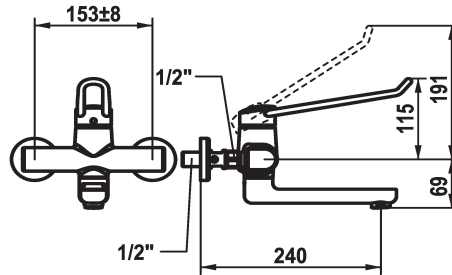

KWC VITA PRO 2.0 Lever mixer - Basin

Modell-Linie: VITA PRO 2.0 | 11.522.103.000LL
Kranar | Hydraulické armatúry

KWC-No.

125236
chromeline, AD 153 +/- 8 mm, A 190

125237
chromeline, AD 153 +/- 8 mm, A 240

- * Lever mixer
- * Operation designed for a secure grip, as well as safe and easy handling
- * Ergonomic and robust operating lever, made of polyamide
 - to adjust the handling even better to suit personal requirements, the offset lever can be installed so that it is twisted into the cap (standard: see illustration)
- * EcoProtect - water-saving device
- * Swivel spout 90°
 - adjustable with screw

Projection_A

A190

A240

- Neoperl® Perlator® laminar
- * OptimalSpace - ample space for washing or working
- * KWC cartridge with safety device M 35 OP
 - with ceramic discs
 - flow rate and temperature continuously variable
 - temperature limitation
 - Reinforced stopper for output volume and temperature (standard setting)
- * Wall connections ½" x ½", without shut-off valve L 40 eccentric 4 mm

G_Acoustic group

Projection_A

EnergyLabelCH

Connection measure

ATT-KWC-MASS-WASSERAUSTRITT

Material

5,8 l/min (3 bar)

schwenkbar