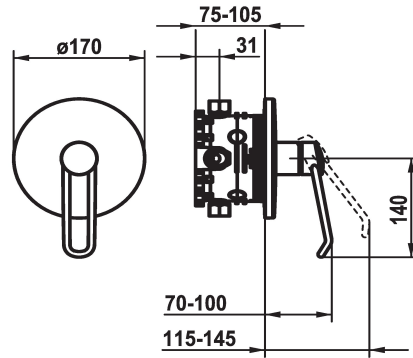

KWC VITA PRO 2.0 Trim kit - Lever mixer - Shower

Modell-Linie: VITA PRO 2.0 | 21.524.500.000
Sprchové armatury | Hydraulické sprchy

KWC-No.

125242

chromeline, Trim kit

- * Trim kit with function unit
- * Operation designed for a secure grip, as well as safe and easy handling
- * Ergonomic and robust operating lever, made of polyamide
- to adjust the handling even better to suit personal requirements, the offset lever can be installed so that it is twisted into the cap (standard: see illustration)
- * Outflow top or below
- * KWC cartridge M 35 H

- with ceramic discs
- flow rate and temperature continuously variable
- * Scope of delivery:
 - Function unit, lever, cap, sleeve, cover plate, holder for escutcheon
 - Fastening of the cover plate without screws
- * To be ordered separately:
 - Unit for concealed installation KWC BLUEBOX®
 - ½", without shut-off valve, 39.999.900.931
 - ¾" (½"), with shut-off valve, 39.999.910.931

Technické údaje

ATT-KWC-A_ABGANG_UP

ATT-KWC-DURCHMESSER

Handling

ATT-KWC-FARBCODE

Installation_type

Faucet_typ

G_Acoustic group

ATT-KWC-UNTERPUTZ

EnergyLabelCH

Materiál

18 l/min (3 bar)

D170

frontbedient

chromeline

montáž na stěnu