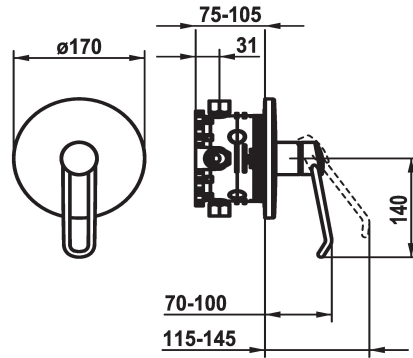

KWC VITA PRO 2.0 Trim kit - Lever mixer - Shower

Modell-Linie: VITA PRO 2.0 | 21.524.500.000
Showers | Manual shower

KWC-No.

125242
chromeline, Trim kit

- * Trim kit with function unit
- * Operation designed for a secure grip, as well as safe and easy handling
- * Ergonomic and robust operating lever, made of polyamide
- to adjust the handling even better to suit personal requirements, the offset lever can be installed so that it is twisted into the cap (standard: see illustration)
- * Outflow top or below
- * KWC cartridge M 35 H

- with ceramic discs
- flow rate and temperature continuously variable
- * Scope of delivery:
 - Function unit, lever, cap, sleeve, cover plate, holder for escutcheon
 - Fastening of the cover plate without screws
- * To be ordered separately:
 - Unit for concealed installation KWC BLUEBOX®
 - ½", without shut-off valve, 39.999.900.931
 - ¾" (½"), with shut-off valve, 39.999.910.931

Technical Data

Flow rate
Diameter
Handling
Color code
Installation_type
Faucet_typ
Acoustic group
Concealed_unit
Energy Label
material

18 l/min (3 bar)
D170
front lever
chrome
Wall mounted
Faucet
Battery1
Trim kit
C
Brass