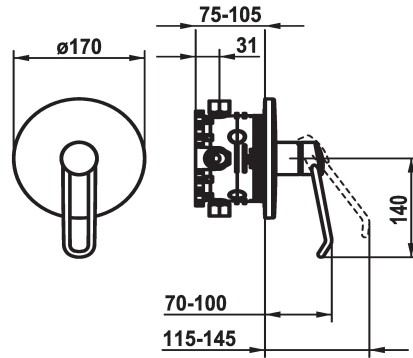

## KWC VITA PRO 2.0 Trim kit - Lever mixer - Shower

Modell-Linie: VITA PRO 2.0 | 21.524.500.000  
Showers | Manual shower

### KWC-No.

**125242**  
chromeline, Trim kit

- \* Trim kit with function unit
- \* Operation designed for a secure grip, as well as safe and easy handling
- \* Ergonomic and robust operating lever, made of polyamide
- to adjust the handling even better to suit personal requirements, the offset lever can be installed so that it is twisted into the cap (standard: see illustration)
- \* Outflow top or below
- \* KWC cartridge M 35 H

- with ceramic discs
- flow rate and temperature continuously variable
- \* Scope of delivery:
  - Function unit, lever, cap, sleeve, cover plate, holder for escutcheon
  - Fastening of the cover plate without screws
- \* To be ordered separately:
  - Unit for concealed installation KWC BLUEBOX®
  - ½", without shut-off valve, 39.999.900.931
  - ¾" (½"), with shut-off valve, 39.999.910.931

### Technical Data

Flow rate
Diameter
Handling
Color code
Installation type
Faucet_typ
Acoustic group
Concealed unit
Energy label
material

18 l/min (3 bar)
D170
front lever
chromeline
Wall mounted
Faucet
yes
Trim kit
C
Brass