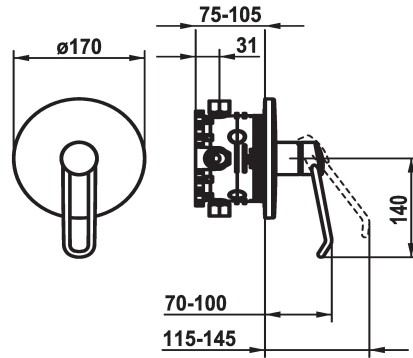

KWC VITA PRO 2.0 Trim kit - Lever mixer - Shower

Modell-Linie: VITA PRO 2.0 | 21.524.500.000
Suihkut ja suihkupaneelit | Manuaali suihkut

KWC-No.

125242

chromeline, Trim kit

- * Trim kit with function unit
- * Operation designed for a secure grip, as well as safe and easy handling
- * Ergonomic and robust operating lever, made of polyamide
 - to adjust the handling even better to suit personal requirements, the offset lever can be installed so that it is twisted into the cap (standard: see illustration)
- * Outflow top or below
- * KWC cartridge M 35 H

- with ceramic discs
- flow rate and temperature continuously variable
- * Scope of delivery:
 - Function unit, lever, cap, sleeve, cover plate, holder for escutcheon
 - Fastening of the cover plate without screws
- * To be ordered separately:
 - Unit for concealed installation KWC BLUEBOX®
 - ½", without shut-off valve, 39.999.900.931
 - ¾" (½"), with shut-off valve, 39.999.910.931

Tekniset tiedot

ATT-KWC-A_ABGANG_UP

Halkaisija

Handling

ATT-KWC-FARBCODE

Installation_type

Faucet_typ

G_Acoustic group

ATT-KWC-UNTERPUTZ

EnergyLabelCH

Materiaali

IviCode

18 l/min (3 bar)

D170

frontbedient

chromeline