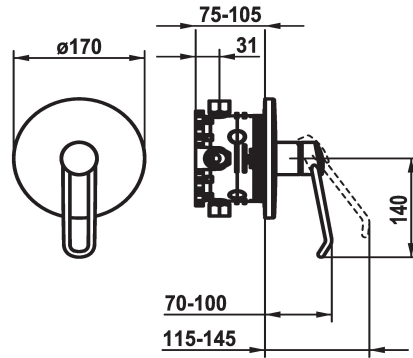

## KWC VITA PRO 2.0 Trim kit - Lever mixer - Shower

Modell-Linie: VITA PRO 2.0 | 21.524.500.000  
Duschar | Hydraulické sprchy

### KWC-No.

**125242**  
chromeline, Trim kit

- \* Trim kit with function unit
- \* Operation designed for a secure grip, as well as safe and easy handling
- \* Ergonomic and robust operating lever, made of polyamide
- to adjust the handling even better to suit personal requirements, the offset lever can be installed so that it is twisted into the cap (standard: see illustration)
- \* Outflow top or below
- \* KWC cartridge M 35 H

- with ceramic discs
- flow rate and temperature continuously variable
- \* Scope of delivery:
  - Function unit, lever, cap, sleeve, cover plate, holder for escutcheon
  - Fastening of the cover plate without screws
- \* To be ordered separately:
  - Unit for concealed installation KWC BLUEBOX®
  - ½", without shut-off valve, 39.999.900.931
  - ¾" (½"), with shut-off valve, 39.999.910.931

### Technical Data

ATT-KWC-A_ABGANG_UP
Diameter
Handling
ATT-KWC-FARBCODE
Installation_type
Faucet_typ
G_Acoustic group
ATT-KWC-UNTERPUTZ
EnergyLabelCH
Material

18 l/min (3 bar)
D170
frontbedient
chromeline
Väggmontering
01
1
FM-Set
C
Mässing