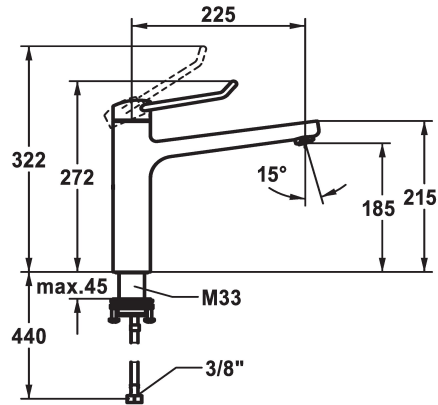

KWC VITA PRO 2.0 Lever mixer - Kitchen

Modell-Linie: VITA PRO 2.0 | 10.521.023.000FL
Umyvadlové armatury | Hydraulické armatury

KWC-No.

125245
chromeline, A 225, flexible connection hoses

125246
chromeline, A 225, flexible connection hoses

- * Lever mixer
- * Operation designed for a secure grip, as well as safe and easy handling
- * Ergonomic and robust operating lever, made of polyamide
- to adjust the handling even better to suit personal requirements, the offset lever can be installed so that it is twisted into the cap (standard: see illustration)
- * Swivel spout 150°
- Neoperl® Perlator® laminar

Measure_Height

G_Acoustic group

Projection_A

EnergyLabelCH

ATT-KWC-MASS-WASSERAUSTRITT

Material

Measure_Height

272

282

- * OptimalSpace - ample space for washing or working
- * KWC cartridge M 35 S
- with ceramic discs
- flow rate and temperature continuously variable
- temperature limitation
- * Flexible connection hoses 3/8"
- * QuickInstallation - Fastening via threaded connection with locking screws
- * Mounting hole size ø35 mm