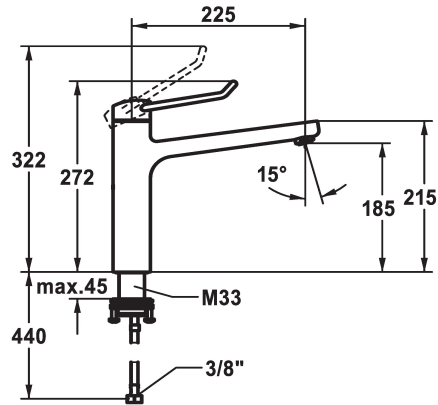

KWC VITA PRO 2.0 Lever mixer - Kitchen

Modell-Linie: VITA PRO 2.0 | 10.521.023.000FL
Taps | Manual taps

KWC-No.

125245
chromeline, A 225, flexible connection hoses

125246
chromeline, A 225, flexible connection hoses

- * Lever mixer
- * Operation designed for a secure grip, as well as safe and easy handling
- * Ergonomic and robust operating lever, made of polyamide
- to adjust the handling even better to suit personal requirements, the offset lever can be installed so that it is twisted into the cap (standard: see illustration)
- * Swivel spout 150°
- Neoperl® Perlator® laminar

Technical Data

Flow rate	12 l/min (3 bar)
Connection	Flexible connection hoses
Spout	swivel
Handling	top lever
Color code	chrome
Installation_type	Pillar installation
Faucet_typ	Lever mixer
Dimension Height	272
G_Acoustic group	I
Projection_A	A 225
Energy Label	B
Dimension Water outlet	185
material	Brass

Dimension Height

272

282

- * OptimalSpace - ample space for washing or working
- * KWC cartridge with safety device M 35 OP
- with ceramic discs
- flow rate and temperature continuously variable
- temperature limitation
- * Flexible connection hoses 3/8"
- * QuickInstallation - Fastening via threaded connection with locking screws
- * Mounting hole size ø35 mm