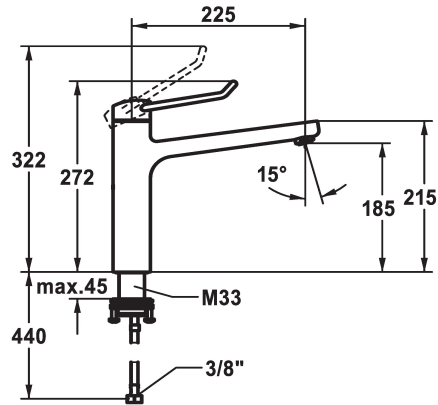

KWC VITA PRO 2.0 Lever mixer - Kitchen

Modell-Linie: VITA PRO 2.0 | 10.521.023.000FL
Taps | Manual taps

KWC-No.

125245
chromeline, A 225, flexible connection hoses

125246
chromeline, A 225, flexible connection hoses

- * Lever mixer
- * Operation designed for a secure grip, as well as safe and easy handling
- * Ergonomic and robust operating lever, made of polyamide
 - to adjust the handling even better to suit personal requirements, the offset lever can be installed so that it is twisted into the cap (standard: see illustration)
- * Swivel spout 150°
- Neoperl® Perlator® laminar

Dimension Height

272

282

- * OptimalSpace - ample space for washing or working
- * KWC cartridge M 35 S
 - with ceramic discs
 - flow rate and temperature continuously variable
 - temperature limitation
- * Flexible connection hoses 3/8"
- * QuickInstallation - Fastening via threaded connection with locking screws
- * Mounting hole size ø35 mm

Technical Data

Flow rate
Connection
Spout
Handling
Color code
Installation type
Faucet_typ
Dimension Height
Acoustic group
Projection A
Energy label
Dimension Water outlet
material

12 l/min (3 bar)
Flexible connection hoses
swivel
top lever
chromeline
Pillar installation
Faucet
272
yes
A 225
B
185
Brass