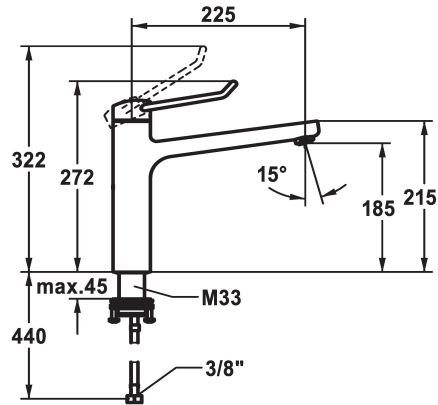

KWC VITA PRO 2.0 Lever mixer - Kitchen

Modell-Linie: VITA PRO 2.0 | 10.521.023.000FL
Taps | Manual taps

KWC-No.

125245
chromeline, A 225, flexible connection hoses

125246
chromeline, A 225, flexible connection hoses

- * Lever mixer
- * Operation designed for a secure grip, as well as safe and easy handling
- * Ergonomic and robust operating lever, made of polyamide
- to adjust the handling even better to suit personal requirements, the offset lever can be installed so that it is twisted into the cap (standard: see illustration)
- * Swivel spout 150°
- Neoperl® Perlator® laminar

Technical Data

Flow rate
Connection
Spout
Handling
Color code
Installation type
Faucet_typ
Measure Height
Acoustic group
Projection A
Energy label
Dimension Water outlet
material

Measure Height

272
282

- * OptimalSpace - ample space for washing or working
- * KWC cartridge with safety device M 35 OP
- with ceramic discs
- flow rate and temperature continuously variable
- temperature limitation
- * Flexible connection hoses 3/8"
- * QuickInstallation - Fastening via threaded connection with locking screws
- * Mounting hole size ø35 mm

12 l/min (3 bar)
Flexible connection hoses
swivel
top lever
chromeline
Pillar installation
Lever mixer
272
I
A 225
B
185
Brass