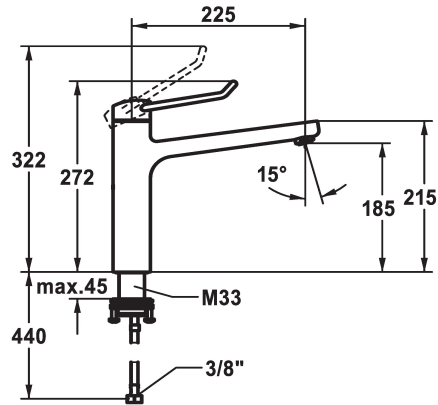

KWC VITA PRO 2.0 Lever mixer - Kitchen

Modell-Linie: VITA PRO 2.0 | 10.521.023.000FL
Hanat | Käsikäyttöiset hanat

KWC-No.

125245
chromeline, A 225, flexible connection hoses

125246
chromeline, A 225, flexible connection hoses

- * Lever mixer
- * Operation designed for a secure grip, as well as safe and easy handling
- * Ergonomic and robust operating lever, made of polyamide
- to adjust the handling even better to suit personal requirements, the offset lever can be installed so that it is twisted into the cap (standard: see illustration)
- * Swivel spout 150°
- Neoperl® Perlator® laminar

Measure_Height

272

282

- * OptimalSpace - ample space for washing or working
- * KWC cartridge M 35 S
- with ceramic discs
- flow rate and temperature continuously variable
- temperature limitation
- * Flexible connection hoses 3/8"
- * QuickInstallation - Fastening via threaded connection with locking screws
- * Mounting hole size ø35 mm

Measure_Height

G_Acoustic group

Projection_A

EnergyLabelCH

ATT-KWC-MASS-WASSERAUSTRITT

Materiaali

lviCode

12 l/min (3 bar)