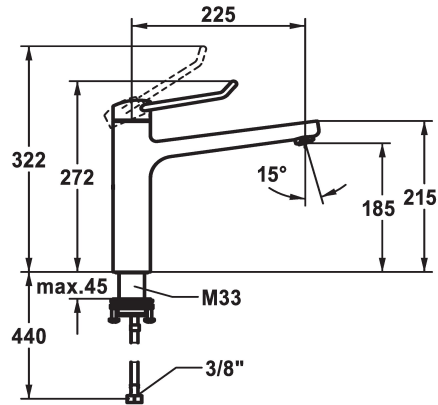

## KWC VITA PRO 2.0 Lever mixer - Kitchen

Modell-Linie: VITA PRO 2.0 | 10.521.023.000FL  
Armatura umywalkowa | Armatura jednouchwytowa

### KWC-No.

**125245**  
chromeline, A 225, flexible connection hoses

**125246**  
chromeline, A 225, flexible connection hoses

- \* Lever mixer
- \* Operation designed for a secure grip, as well as safe and easy handling
- \* Ergonomic and robust operating lever, made of polyamide
- to adjust the handling even better to suit personal requirements, the offset lever can be installed so that it is twisted into the cap (standard: see illustration)
- \* Swivel spout 150°
- Neoperl® Perlator® laminar

### Dimension Height

272

282

- \* OptimalSpace - ample space for washing or working
- \* KWC cartridge M 35 S
- with ceramic discs
- flow rate and temperature continuously variable
- temperature limitation
- \* Flexible connection hoses 3/8"
- \* QuickInstallation - Fastening via threaded connection with locking screws
- \* Mounting hole size ø35 mm

Dimension Height

G\_Acoustic group

Projection\_A

EnergyLabelCH

ATT-KWC-MASS-WASSERAUSTRITT

Material

12 l/min (3 bar)

Flexible\_Anschlusschläuche