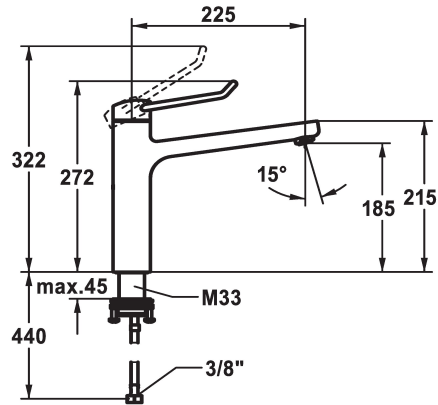

KWC VITA PRO 2.0 Lever mixer - Kitchen

Modell-Linie: VITA PRO 2.0 | 10.521.023.000FL
Kranar | Hydraulické armatúry

KWC-No.

125245
chromeline, A 225, flexible connection hoses

125246
chromeline, A 225, flexible connection hoses

- * Lever mixer
- * Operation designed for a secure grip, as well as safe and easy handling
- * Ergonomic and robust operating lever, made of polyamide
- to adjust the handling even better to suit personal requirements, the offset lever can be installed so that it is twisted into the cap (standard: see illustration)
- * Swivel spout 150°
- Neoperl® Perlator® laminar

Measure_Height

G_Acoustic group

Projection_A

EnergyLabelCH

ATT-KWC-MASS-WASSERAUSTRITT

Material

Measure_Height

272

282

- * OptimalSpace - ample space for washing or working
- * KWC cartridge M 35 S
- with ceramic discs
- flow rate and temperature continuously variable
- temperature limitation
- * Flexible connection hoses 3/8"
- * QuickInstallation - Fastening via threaded connection with locking screws
- * Mounting hole size ø35 mm