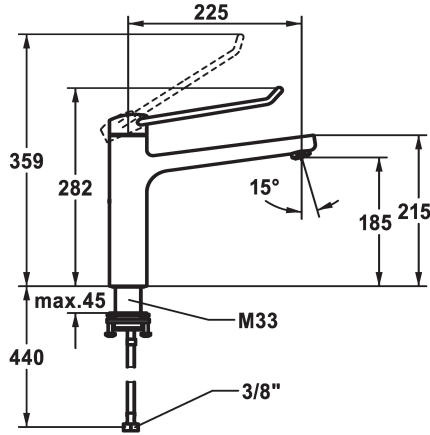

KWC VITA PRO 2.0 Lever mixer - Kitchen

Modell-Linie: VITA PRO 2.0 | 10.521.023.000LLFL
Umyvadlové armatury | Hydraulické armatury

KWC-No.

125245
chromeline, A 225, flexible connection hoses

125246
chromeline, A 225, flexible connection hoses

- * Lever mixer
- * Operation designed for a secure grip, as well as safe and easy handling
- * Ergonomic and robust operating lever, made of polyamide
- to adjust the handling even better to suit personal requirements, the offset lever can be installed so that it is twisted into the cap (standard: see illustration)
- * Swivel spout 150°
- Neoperl® Perlator® laminar

Measure_Height

G_Acoustic group

Projection_A

EnergyLabelCH

ATT-KWC-MASS-WASSERAUSTRITT

Material

Measure_Height

272

282

- * OptimalSpace - ample space for washing or working
- * KWC cartridge M 35 S
- with ceramic discs
- flow rate and temperature continuously variable
- temperature limitation
- * Flexible connection hoses 3/8"
- * QuickInstallation - Fastening via threaded connection with locking screws
- * Mounting hole size ø35 mm