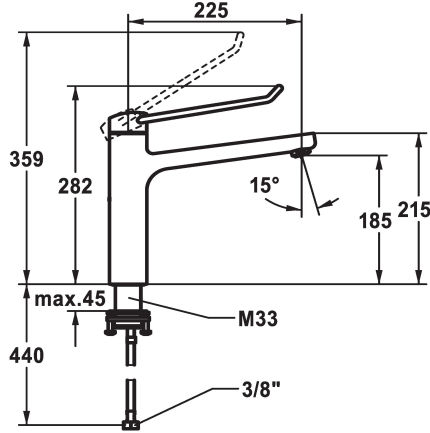

## KWC VITA PRO 2.0 Lever mixer - Kitchen

Modell-Linie: VITA PRO 2.0 | 10.521.023.000LLFL  
Taps | Manual taps

### KWC-No.

**125245**  
chromeline, A 225, flexible connection hoses

**125246**  
chromeline, A 225, flexible connection hoses

- \* Lever mixer
- \* Operation designed for a secure grip, as well as safe and easy handling
- \* Ergonomic and robust operating lever, made of polyamide  
- to adjust the handling even better to suit personal requirements, the offset lever can be installed so that it is twisted into the cap (standard: see illustration)
- \* Swivel spout 150°
- Neoperl® Perlator® laminar

### Dimension Height

272

282

- \* OptimalSpace - ample space for washing or working
- \* KWC cartridge M 35 S  
- with ceramic discs  
- flow rate and temperature continuously variable  
- temperature limitation
- \* Flexible connection hoses 3/8"
- \* QuickInstallation - Fastening via threaded connection with locking screws
- \* Mounting hole size ø35 mm

### Technical Data

Flow rate
Connection
Spout
Handling
Color code
Installation_type
Faucet_typ
Dimension Height
Acoustic group
Projection_A
Energy Label
Dimension Water outlet
material

12 l/min (3 bar)
Flexible connection hoses
swivel
top lever
chrome
Pillar installation
Basin1
282
Battery1
A 225
B
185
Brass