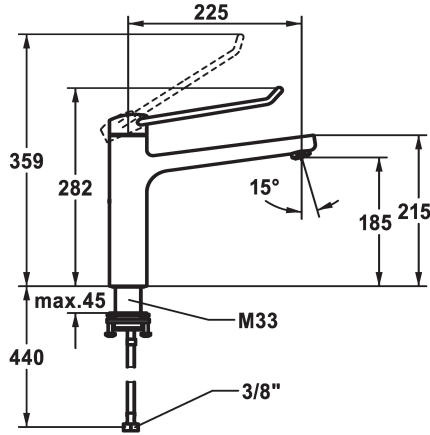

KWC VITA PRO 2.0 Lever mixer - Kitchen

Modell-Linie: VITA PRO 2.0 | 10.521.023.000LLFL
Taps | Manual taps

KWC-No.

125245
chromeline, A 225, flexible connection hoses

125246
chromeline, A 225, flexible connection hoses

- * Lever mixer
- * Operation designed for a secure grip, as well as safe and easy handling
- * Ergonomic and robust operating lever, made of polyamide
 - to adjust the handling even better to suit personal requirements, the offset lever can be installed so that it is twisted into the cap (standard: see illustration)
- * Swivel spout 150°
- Neoperl® Perlator® laminar

Technical Data

Flow rate
Connection
Spout
Handling
Color code
Installation type
Faucet_typ
Dimension Height
Acoustic group
Projection A
Energy label
Dimension Water outlet
material

Dimension Height

272
282

- * OptimalSpace - ample space for washing or working
- * KWC cartridge M 35 S
 - with ceramic discs
 - flow rate and temperature continuously variable
 - temperature limitation
- * Flexible connection hoses 3/8"
- * QuickInstallation - Fastening via threaded connection with locking screws
- * Mounting hole size ø35 mm