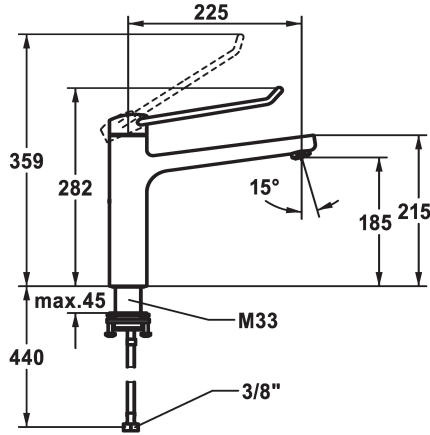

KWC VITA PRO 2.0 Lever mixer - Kitchen

Modell-Linie: VITA PRO 2.0 | 10.521.023.000LLFL
Taps | Manual taps

KWC-No.

125245
chromeline, A 225, flexible connection hoses

125246
chromeline, A 225, flexible connection hoses

- * Lever mixer
- * Operation designed for a secure grip, as well as safe and easy handling
- * Ergonomic and robust operating lever, made of polyamide
- to adjust the handling even better to suit personal requirements, the offset lever can be installed so that it is twisted into the cap (standard: see illustration)
- * Swivel spout 150°
- Neoperl® Perlator® laminar

Measure Height

272

282

- * OptimalSpace - ample space for washing or working
- * KWC cartridge M 35 S
- with ceramic discs
- flow rate and temperature continuously variable
- temperature limitation
- * Flexible connection hoses 3/8"
- * QuickInstallation - Fastening via threaded connection with locking screws
- * Mounting hole size ø35 mm

Technical Data

Flow rate
Connection
Spout
Handling
Color code
Installation type
Faucet_typ
Measure Height
Acoustic group
Projection A
Energy label
Dimension Water outlet
material

12 l/min (3 bar)
Flexible connection hoses
swivel
top lever
chromeline
Pillar installation
Basin1
282
yes
A 225
B
185
Brass