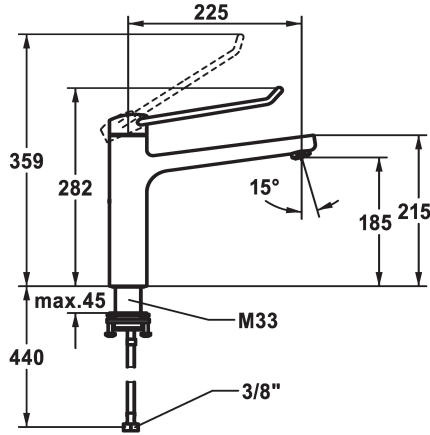

KWC VITA PRO 2.0 Lever mixer - Kitchen

Modell-Linie: VITA PRO 2.0 | 10.521.023.000LLFL
Hanat | Käsikäyttöiset hanat

KWC-No.

125245
chromeline, A 225, flexible connection hoses

125246
chromeline, A 225, flexible connection hoses

- * Lever mixer
- * Operation designed for a secure grip, as well as safe and easy handling
- * Ergonomic and robust operating lever, made of polyamide
- to adjust the handling even better to suit personal requirements, the offset lever can be installed so that it is twisted into the cap (standard: see illustration)
- * Swivel spout 150°
- Neoperl® Perlator® laminar

Measure_Height

272

282

- * OptimalSpace - ample space for washing or working
- * KWC cartridge M 35 S
- with ceramic discs
- flow rate and temperature continuously variable
- temperature limitation
- * Flexible connection hoses 3/8"
- * QuickInstallation - Fastening via threaded connection with locking screws
- * Mounting hole size ø35 mm

Measure_Height

G_Acoustic group

Projection_A

EnergyLabelCH

ATT-KWC-MASS-WASSERAUSTRITT

Materiaali

lviCode

12 l/min (3 bar)