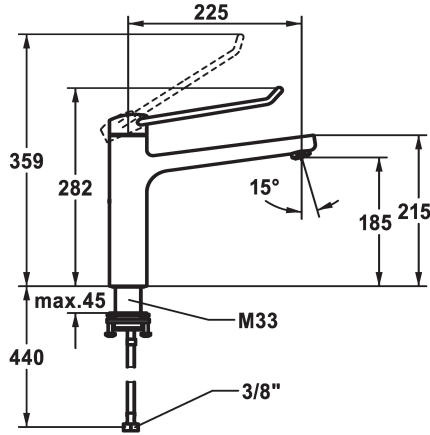

KWC VITA PRO 2.0 Lever mixer - Kitchen

Modell-Linie: VITA PRO 2.0 | 10.521.023.000LLFL
Armatura umywalkowa | Armatura jednouchwytowa

KWC-No.

125245
chromeline, A 225, flexible connection hoses

125246
chromeline, A 225, flexible connection hoses

- Lever mixer
- Operation designed for a secure grip, as well as safe and easy handling
- Ergonomic and robust operating lever, made of polyamide
- to adjust the handling even better to suit personal requirements, the offset lever can be installed so that it is twisted into the cap (standard: see illustration)
- Swivel spout 150°
- Neoperl® Perlator® laminar

Dimension Height

272

282

- OptimalSpace - ample space for washing or working
- KWC cartridge M 35 S
- with ceramic discs
- flow rate and temperature continuously variable
- temperature limitation
- Flexible connection hoses 3/8"
- QuickInstallation - Fastening via threaded connection with locking screws
- Mounting hole size ø35 mm

Dane techniczne

A_Spout_Spray
Connection
ATT-KWC-AUSLAUF
Handling
ATT-KWC-FARBCODE
Installation_type
Faucet_typ
Dimension Height
G_Acoustic group
Projection_A
EnergyLabelCH
ATT-KWC-MASS-WASSERAUSTRITT
Material

12 l/min (3 bar)
Flexible_Anschlusschläuche
schwenkbar
topbedient
chromeline
Standmontage
01
282
1
A225
B
185
Mosiqdz