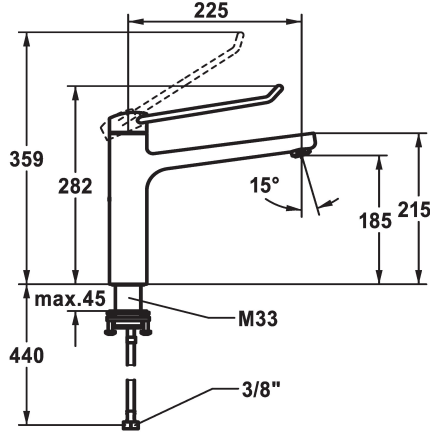

## KWC VITA PRO 2.0 Lever mixer - Kitchen

Modell-Linie: VITA PRO 2.0 | 10.521.023.000LLFL  
Kranar | Hydraulické armatúry

### KWC-No.

**125245**  
chromeline, A 225, flexible connection hoses

**125246**  
chromeline, A 225, flexible connection hoses

- \* Lever mixer
- \* Operation designed for a secure grip, as well as safe and easy handling
- \* Ergonomic and robust operating lever, made of polyamide
- to adjust the handling even better to suit personal requirements, the offset lever can be installed so that it is twisted into the cap (standard: see illustration)
- \* Swivel spout 150°
- Neoperl® Perlator® laminar

### Measure\_Height

272

282

- \* OptimalSpace - ample space for washing or working
- \* KWC cartridge M 35 S
- with ceramic discs
- flow rate and temperature continuously variable
- temperature limitation
- \* Flexible connection hoses 3/8"
- \* QuickInstallation - Fastening via threaded connection with locking screws
- \* Mounting hole size ø35 mm

12 l/min (3 bar)

Flexible\_Anschlusschläuche

schwenkbar

topbedient

chromeline

Standmontage

01

282