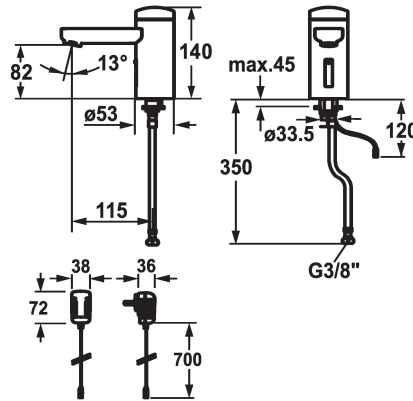

KWC IQUA

Automatic, non-contact - Basin

Modell-Linie: IQUA | 12.696.161.000

Umyvadlové armatury | Samouzavírací armatury

KWC-No.

125257

chromeline, A 115, flexible connection hose, without pop-up valve, battery, Basic, without mixing

125258

chromeline, A 115, flexible connection hose, without pop-up valve, mains receiver, Basic, without mixing

- * Automatic controled design
- * Infrared sensor L20
- * Without mixing
- for cold or mixed water supply
- * EcoProtect - water-saving device
- * Basic: counter-sunk iqua-click
- * Microprocessor-control
- flow time adjustable (1 second factory setting)
- short time off (cleaning) activatable
- continuous water flow (filling) activatable
- sensor sensitivity adjustable permanent, automatic self-calibration

Technické údaje

A_Spout_Spray

ATT-KWC-ABLAUFGARNITUR

ATT-KWC-EL_STEUERUNG

Connection

ATT-KWC-AUSLAUF

ATT-KWC-IQUA_CLICK

ATT-KWC-STROMVERSORGUNG

Materiál

ATT-KWC-STROMVERSORGUNG

Batterie

Netz AP

- 12- or 24-hour-hygiene flushing activatable
- * Fixed spout
- Neoperl® Cascade®
- * Electrovalve
- * Flexible connection hose 3/8"
- * Fastening by means of stud bolt M8 x 1
- * Mounting hole size ø35 mm
- * Scope of delivery:
 - Mains receiver 100-240 V / operating voltage 6 V
 - 3 Avoid using infrared controls near highly reflective surfaces (e.g. mirrors, polished stainless steel basins) as this could cause them to activate accidentally or malfunction.