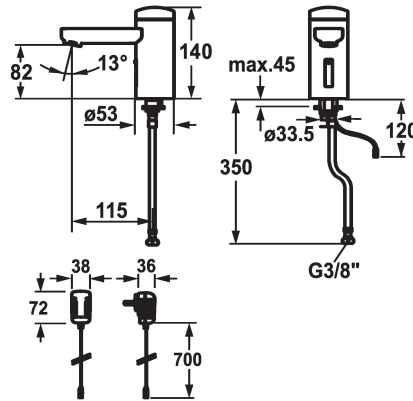

KWC IQUA

Automatic, non-contact - Basin

Modell-Linie: IQUA | 12.696.161.000

Kranar | Samouzavírací armatury

KWC-No.

125257

chromeline, A 115, flexible connection hose, without pop-up valve, battery, Basic, without mixing

125258

chromeline, A 115, flexible connection hose, without pop-up valve, mains receiver, Basic, without mixing

- * Automatic controled design
- * Infrared sensor L20
- * Without mixing
- for cold or mixed water supply
- * EcoProtect - water-saving device
- * Basic: counter-sunk iqua-click
- * Microprocessor-control
- flow time adjustable (1 second factory setting)
- short time off (cleaning) activatable
- continuous water flow (filling) activatable
- sensor sensitivity adjustable permanent, automatic self-calibration

ATT-KWC-STROMVERSORGUNG

Batterie

Netz AP

- 12- or 24-hour-hygiene flushing activatable
- * Fixed spout
- Neoperl® Cascade®
- * Electrovalve
- * Flexible connection hose 3/8"
- * Fastening by means of stud bolt M8 x 1
- * Mounting hole size ø35 mm
- * Scope of delivery:
 - Mains receiver 100-240 V / operating voltage 6 V
 - 3 Avoid using infrared controls near highly reflective surfaces (e.g. mirrors, polished stainless steel basins) as this could cause them to activate accidentally or malfunction.

Technical Data

A_Spout_Spray
ATT-KWC-ABLAUFGARNITUR
ATT-KWC-EL_STEUERUNG
Connection
ATT-KWC-AUSLAUF
ATT-KWC-IQUA_CLICK
ATT-KWC-STROMVERSORGUNG
ATT-KWC-FARBCODE
Installation_type
Faucet_typ
Measure_Height
G_Acoustic_group
Projection_A
EnergyLabelCH
ATT-KWC-MASS-WASSERAUSTRITT
Material