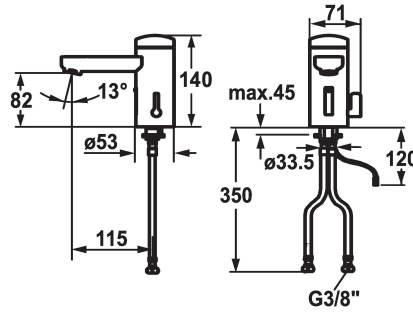

## KWC IQUA

Automatic, non-contact - Basin

Modell-Linie: IQUA | 12.696.061.000

Taps | Self closing taps

#### 125260

chromeline, A 115, flexible connection hose, without pop-up valve, mains receiver, Basic, with mixing

- \* Automatic controled design
- \* Infrared sensor L10
- \* With mixing
  - temperature limiter adjustable
- \* EcoProtect - water-saving device
- \* Basic: counter-sunk iqua-click
- \* Microprocessor-control
  - flow time adjustable (1 second factory setting)
  - short time off (cleaning) activatable
  - continuous water flow (filling) activatable
  - sensor sensitivity adjustable permanent, automatic self-calibration
  - 12- or 24-hour-hygiene flushing activatable

### Power\_supply

battery

mains receiver

- \* Fixed spout
  - Neoperl® Cascade®
- \* Electrovalve
- \* Flexible connection hoses 3/8"
- \* Fastening by means of stud bolt M8 x 1
- \* Mounting hole size 53 mm
- \* Scope of delivery:
  - Battery 6 V Lithium CRP2
  - lifespan at 100 circuits/day: 4 years
- 3 Avoid using infrared controls near highly reflective surfaces (e.g. mirrors, polished stainless steel basins) as this could cause them to activate accidentally or malfunction.

### Technical Data

Flow rate
Pop-up_valve
Electronical_control
Connection
Spout
IQUA_Click
Power_supply
Color code
Installation_type
Faucet_typ
Dimension Height
G_Acoustic group
Projection_A
Energy Label
Dimension Water outlet
material