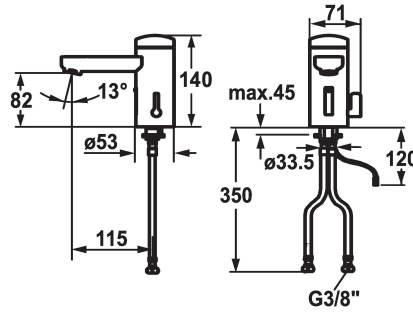

KWC IQUA

Automatic, non-contact - Basin

Modell-Linie: IQUA | 12.696.061.000

Griferías de lavabo | Grifos temporizados

KWC-No.

125259

chromeline, A 115, flexible connection hose, without pop-up valve, battery, Basic, with mixing

125260

chromeline, A 115, flexible connection hose, without pop-up valve, mains receiver, Basic, with mixing

* Control automático design

- sensor infrarrojos L10

* con mezclador

* EcoProtect - dispositivo de ahorro de agua

* Control por microprocesador

- tiempo ajustable de flujo del agua (1 segundo ajuste de fábrica)

- tiempo ajustable de escurrido posterior

- Sensibilidad del sensor autocalibración permanente automática

* Caño fijo

- Neoperl® Cascade®

* Válvula magnética

Alimentación

Pila

Netz AP

* Tubos conexión flexibles 3/8"

* Fijación con perno vertical M8 x 1

* Medida orificios ø35 mm

* Volumen de entrega:

- Pila 6 V Litio CRP2

- vida útil con 100 conexiones/día: 4 años

* En las inmediaciones de un control por infrarrojos deberán evitarse las superficies con mucho reflejo (por ej. espejos, lavabos de acero inoxidable pulido). Se podrían producir fallos y un mal funcionamiento del sistema.

Datos técnicos

Caudal de salida

6 l/min (3 bar)

vaciador automático

sin válvula de vaciado

Control electrónico

sin contacto

Racors

Tubo conexión flexible

caño

Fijado

IQUA-Click

Basic, mit Mischung

Alimentación

Pila

Código de color

chromeline

Tipo de instalación

Standmontage

Tipo de grifo

Elektronik

Dimensión de la altura

140

Grupo de ruido

l

Proyección A

A115

Etiqueta energética

A

Dimensión de la altura

82

Material

Latón