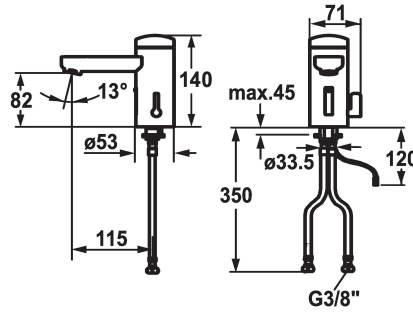

KWC IQUA

Automatic, non-contact - Basin

Modell-Linie: IQUA | 12.696.061.000

Kranen | Zelfsluitende kranen

KWC-No.

125259

chromeline, A 115, flexible connection hose, without pop-up valve, battery, Basic, with mixing

125260

chromeline, A 115, flexible connection hose, without pop-up valve, mains receiver, Basic, with mixing

* Automatische besturing design

- Infraroodsensorsysteem L10

- Met menging

* EcoProtect - waterbesparende inrichting

chromeline

Type installatie

staande montage

Kraan type

Elektronik

Hoogteafmeting

140

geluidsklasse

I

Projectie A

A115

Energielabel

A

Afmetingen wateruitlaat

82

Materiaal