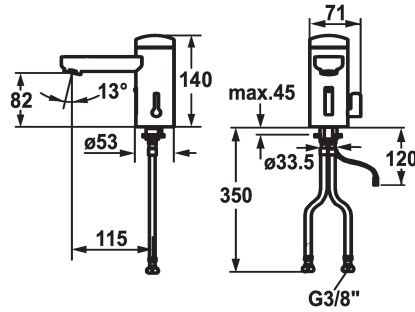

KWC IQUA

Automatic, non-contact - Basin

Modell-Linie: IQUA | 12.696.061.000

Armatura umywalkowa | Armatura samozamykająca

KWC-No.

125259

chromeline, A 115, flexible connection hose, without pop-up valve, battery, Basic, with mixing

125260

chromeline, A 115, flexible connection hose, without pop-up valve, mains receiver, Basic, with mixing

- * Automatic controled design
- * Infrared sensor L10
- * With mixing
 - temperature limiter adjustable
- * EcoProtect - water-saving device
- * Basic: counter-sunk iqua-click
- * Microprocessor-control
 - flow time adjustable (1 second factory setting)
 - short time off (cleaning) activatable
 - continuous water flow (filling) activatable
 - sensor sensitivity adjustable permanent, automatic self-calibration
 - 12- or 24-hour-hygiene flushing activatable

ATT-KWC-STROMVERSORGUNG

Batterie

Netz AP

- * Fixed spout
 - Neoperl® Cascade®
- * Electrovalve
- * Flexible connection hoses 3/8"
- * Fastening by means of stud bolt M8 x 1
- * Mounting hole size ø35 mm
- * Scope of delivery:
 - Battery 6 V Lithium CRP2
 - lifespan at 100 circuits/day; 4 years
- 3 Avoid using infrared controls near highly reflective surfaces (e.g. mirrors, polished stainless steel basins) as this could cause them to activate accidentally or malfunction.

Dane techniczne

A_Spout_Spray

ATT-KWC-ABLAUFGARNITUR

ATT-KWC-EL_STEUERUNG

Connection

ATT-KWC-AUSLAUF

ATT-KWC-IQUA_CLICK

ATT-KWC-STROMVERSORGUNG