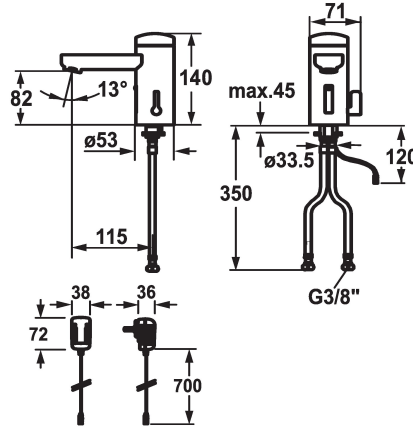

KWC IQUA

Automatic, non-contact - Basin

Modell-Linie: IQUA | 12.696.071.000

Umyvadlové armatury | Samouzavírací armatury

KWC-No.

125259

chromeline, A 115, flexible connection hose, without pop-up valve, battery, Basic, with mixing

125260

chromeline, A 115, flexible connection hose, without pop-up valve, mains receiver, Basic, with mixing

- * Automatic controled design
- * Infrared sensor L10
- * With mixing
- temperature limiter adjustable
- * EcoProtect - water-saving device
- * Basic: counter-sunk iqua-click
- * Microprocessor-control
- flow time adjustable (1 second factory setting)
- short time off (cleaning) activatable
- continuous water flow (filling) activatable
- sensor sensitivity adjustable permanent, automatic self-calibration

Technické údaje

A_Spout_Spray
ATT-KWC-ABLAUFGARNITUR
ATT-KWC-EL_STEUERUNG
Connection
ATT-KWC-AUSLAUF
ATT-KWC-IQUA_CLICK
ATT-KWC-STROMVERSORGUNG
ATT-KWC-FARBCODE
Installation_type
Faucet_typ
Measure_Height
G_Acoustic group
Projection_A
EnergyLabelCH
ATT-KWC-MASS-WASSERAUSTRITT
Material

ATT-KWC-STROMVERSORGUNG

Batterie

Netz AP

- 12- or 24-hour-hygiene flushing activatable
- * Fixed spout
- Neoperl® Cascade®
- * Electrovalve
- * Flexible connection hoses 3/8"
- * Fastening by means of stud bolt M8 x 1
- * Mounting hole size ø35 mm
- * Scope of delivery:
 - Mains receiver 100-240 V / operating voltage 6 V
 - 3 Avoid using infrared controls near highly reflective surfaces (e.g. mirrors, polished stainless steel basins) as this could cause them to activate accidentally or malfunction.