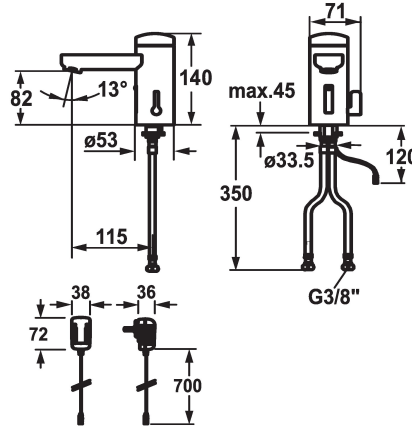

KWC IQUA

Automatic, non-contact - Basin

Modell-Linie: IQUA | 12.696.071.000

Taps | Self closing taps

KWC-No.

125259

chromeline, A 115, flexible connection hose, without pop-up valve, battery, Basic, with mixing

125260

chromeline, A 115, flexible connection hose, without pop-up valve, mains receiver, Basic, with mixing

- * Automatic controled design
- * Infrared sensor L10
- * With mixing
- temperature limiter adjustable
- * EcoProtect - water-saving device
- * Basic: counter-sunk iqua-click
- * Microprocessor-control
- flow time adjustable (1 second factory setting)
- short time off (cleaning) activatable
- continuous water flow (filling) activatable
- sensor sensitivity adjustable permanent, automatic self-calibration

Power_supply

battery

mains receiver

- 12- or 24-hour-hygiene flushing activatable
- * Fixed spout
- Neoperl® Cascade®
- * Electrovalve
- * Flexible connection hoses 3/8"
- * Fastening by means of stud bolt M8 x 1
- * Mounting hole size 53 mm
- * Scope of delivery:
 - Mains receiver 100-240 V / operating voltage 6 V
- 3 Avoid using infrared controls near highly reflective surfaces (e.g. mirrors, polished stainless steel basins) as this could cause them to activate accidentally or malfunction.

Technical Data

Flow rate
Pop-up_valve
Electronical_control
Connection
Spout
IQUA_Click
Power_supply
Color code
Installation_type
Faucet_typ
Dimension Height
G_Acoustic group
Projection_A
Energy Label
Dimension Water outlet
material